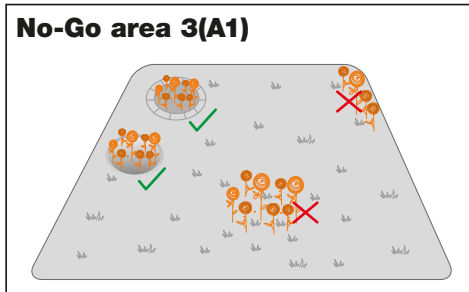

WORX
it's your nature

Get started

MANUAL

VIDEO

App

In the box

Landroid Vision

Power on 1

2

3

Start-up 1

2

Go to charge 1

STOP

2

Define zones 1