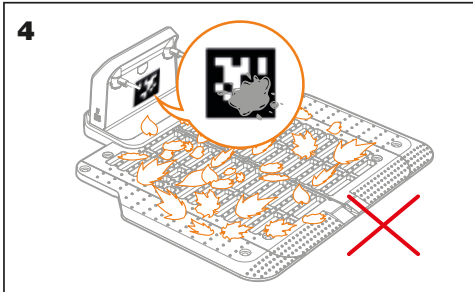

WORX
it's your nature

Get started

MANUAL

VIDEO

App

In the box

Landroid Vision

Power on 1

2

3

Start-up 1

2

Go to charge 1

STOP

2

Define zones 1