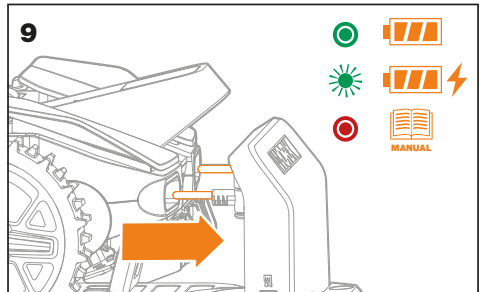

WORX
it's your nature

Get started

MANUAL

VIDEO

App

In the box

Landroid Vision

Power on 1

2

3

Start-up 1

2

Go to charge 1

STOP

2

Define zones 1