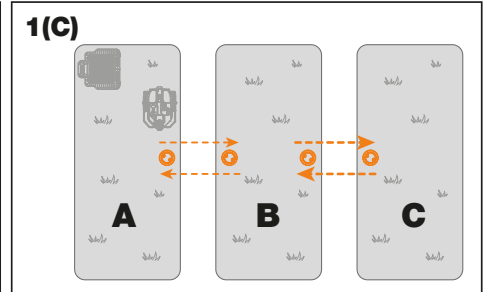

WORX
it's your nature

Get started

MANUAL

VIDEO

App

In the box

Landroid Vision

Power on 1

2

3

Start-up 1

2

Go to charge 1

STOP

2

Define zones 1