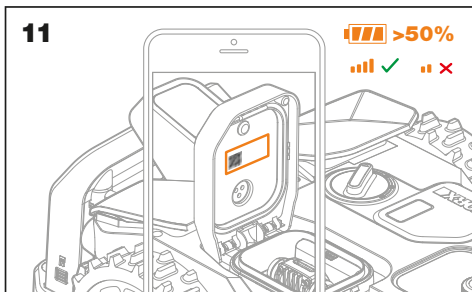

WORX
it's your nature

Get started

MANUAL

VIDEO

App

In the box

Landroid Vision

Power on 1

2

3

Start-up 1

2

Go to charge 1

STOP

2

Define zones 1