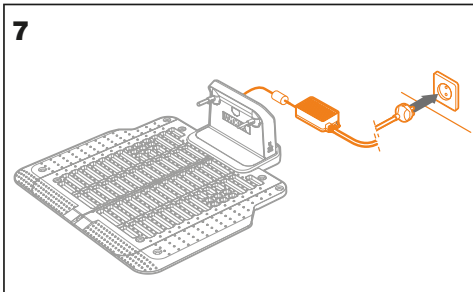

WORX
it's your nature

Get started

MANUAL

VIDEO

App

In the box

Landroid Vision

Power on 1

2

3

Start-up 1

2

Go to charge 1

STOP

2

Define zones 1