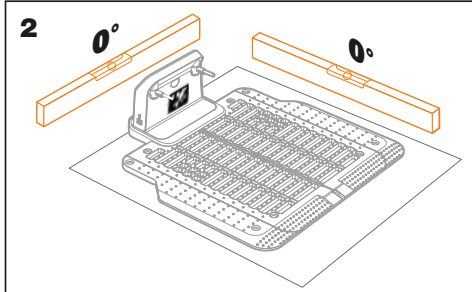

WORX
it's your nature

Get started

MANUAL

VIDEO

App

In the box

Landroid Vision

Power on 1

2

3

Start-up 1

2

Go to charge 1

STOP

2

Define zones 1