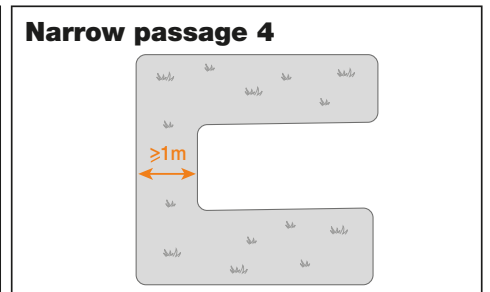

WORX
it's your nature

Get started

MANUAL

VIDEO

App

In the box

Landroid Vision

Power on 1

2

3

Start-up 1

2

Go to charge 1

STOP

2

Define zones 1