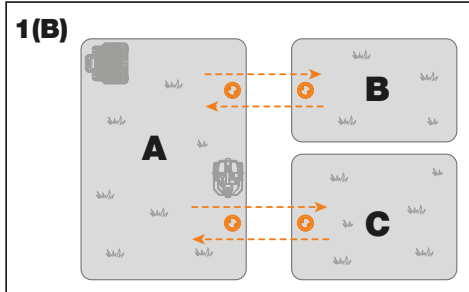

WORX
it's your nature

Get started

MANUAL

VIDEO

App

In the box

Landroid Vision

Power on 1

2

3

Start-up 1

2

Go to charge 1

STOP

2

Define zones 1