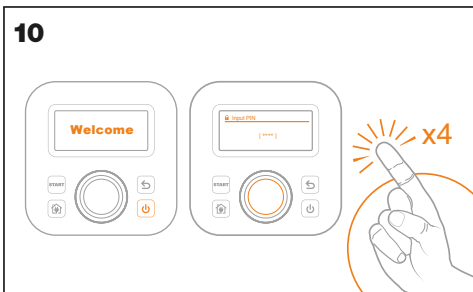

WORX
it's your nature

Get started

MANUAL

VIDEO

App

In the box

Landroid Vision

Power on 1

2

3

Start-up 1

2

Go to charge 1

STOP

2

Define zones 1