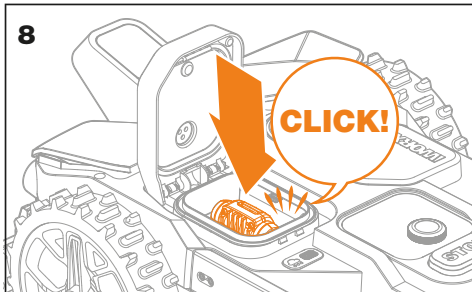

WORX
it's your nature

Get started

MANUAL

VIDEO

App

In the box

Landroid Vision

Power on 1

2

3

Start-up 1

2

Go to charge 1

STOP

2

Define zones 1