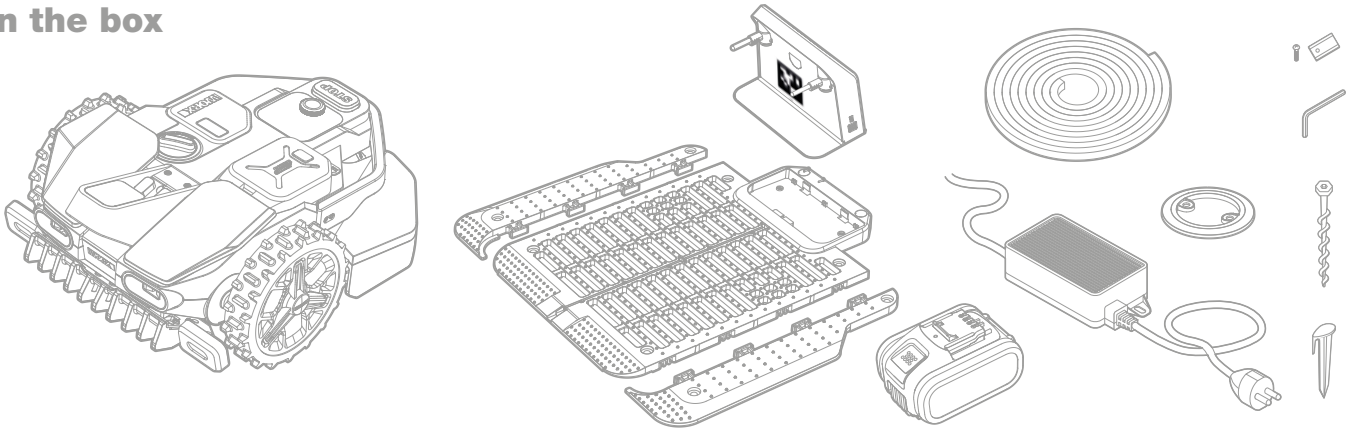

WORX
it's your nature

Get started

MANUAL

VIDEO

App

In the box

Landroid Vision

Power on 1

2

3

Start-up 1

2

Go to charge 1

STOP

2

Define zones 1