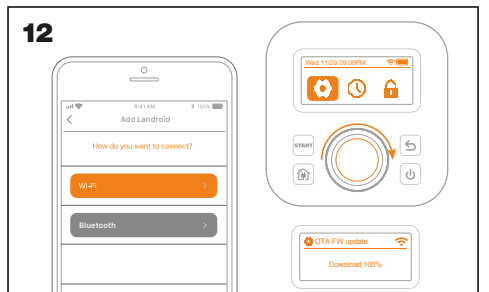

WORX
it's your nature

Get started

MANUAL

VIDEO

App

In the box

Landroid Vision

Power on 1

2

3

Start-up 1

2

Go to charge 1

STOP

2

Define zones 1