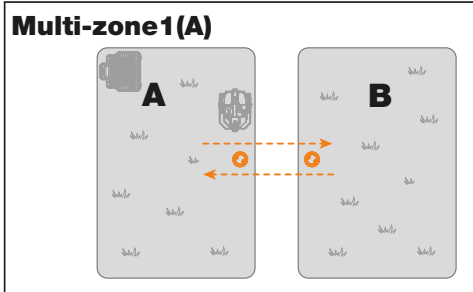

WORX
it's your nature

Get started

MANUAL

VIDEO

App

In the box

Landroid Vision

Power on 1

2

3

Start-up 1

2

Go to charge 1

STOP

2

Define zones 1