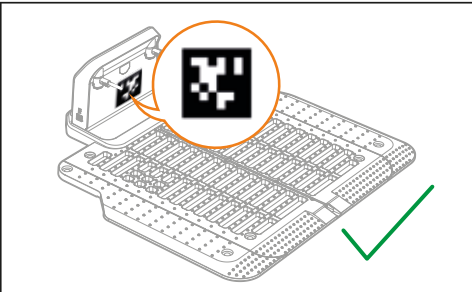

WORX
it's your nature

Get started

MANUAL

VIDEO

App

In the box

Landroid Vision

Power on 1

2

3

Start-up 1

2

Go to charge 1

STOP

2

Define zones 1