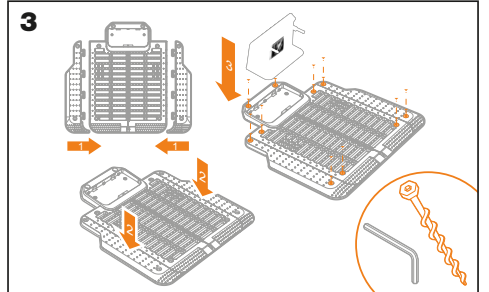

WORX
it's your nature

Get started

MANUAL

VIDEO

App

In the box

Landroid Vision

Power on 1

2

3

Start-up 1

2

Go to charge 1

STOP

2

Define zones 1