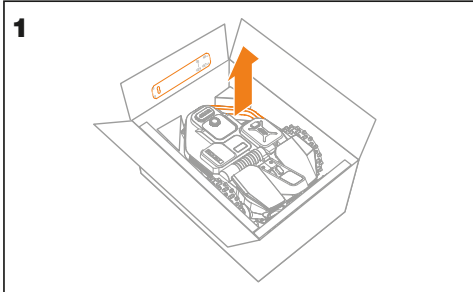

WORX
it's your nature

Get started

MANUAL

VIDEO

App

In the box

Landroid Vision

Power on 1

2

3

Start-up 1

2

Go to charge 1

STOP

2

Define zones 1